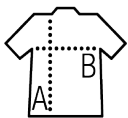

Quality

HERRINGBONE - 82% cotton - 18% polyester
125 gsm
Yarn-dyed

Style

Close-fitting cut
Long sleeves
Classic collar
1-button round cuffs
7-button placket

Available sizes

Sizes	XS	S	M	L	XL	XXL
A/B	67/44.5	68/46.5	69/48.5	70/50.5	71/54.5	72/58.5

Available colours

White

Sky blue

Packaging

Carton size : 55 x 36 x 17 cm

Weight per carton : 0.00 kg

Related products

SOL'S BRODY MEN
02102