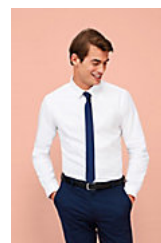

Quality

HERRINGBONE - 82% cotton - 18% polyester
125 gsm
Yarn-dyed

Style

Close-fitting cut
Long sleeves
Classic collar
1-button round cuffs
7-button placket

Available sizes

Sizes	XS	S	M	L	XL	XXL
A/B	67/44.5	68/46.5	69/48.5	70/50.5	71/54.5	72/58.5

Available colours

White

Sky blue

Packaging

Carton size : 55 x 36 x 17 cm

Weight per carton : 0.00 kg

Related products

SOL'S BRODY MEN
02102