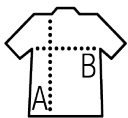

Quality

Style

Available sizes

Sizes	S	M	L	XL	XXL	3XL
A/B	68/50	70/53	72/56	74/59	76/61	78/64

Available colours

Black

Navy

Medium grey

Packaging

Carton size : 55 x 37 x 26 cm

Weight per carton : 0.00 kg

Related products

SOL'S GORDON WOMEN
00550